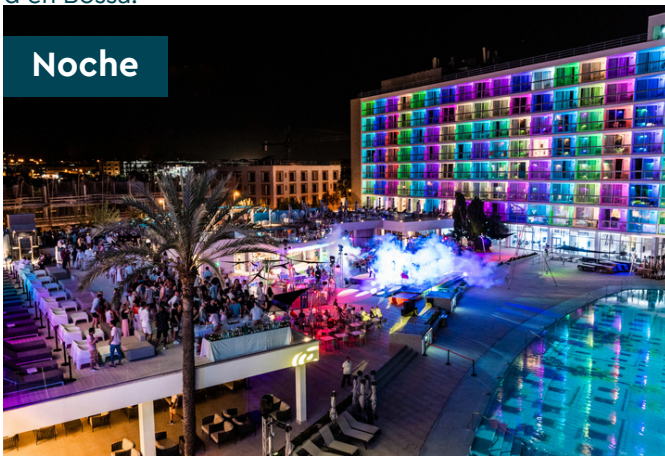

2024

TWIIINS

Experience the island

The Ibiza Twiins is an innovative hotel concept that will allow its clients to explore and discover the island of Ibiza through the senses.

The different areas located in this resort will provide its guests with content of great tourist interest and cultural heritage of the island of Ibiza through innovative technology.

Day

Its location, on the sea front of the famous Playa d'en Bossa and close to the city centre of Ibiza, makes it one of the best positioned hotels on the island. Just 2 km from the centre of Ibiza and 6 km from the airport, the hotel is located in the heart of the tourist area of Playa d'en Bossa.