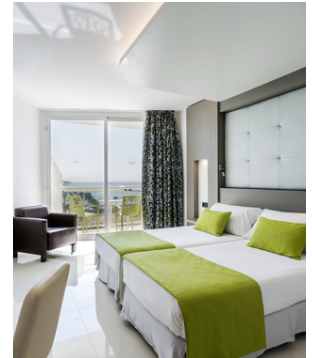

JOY DOUBLE SIDE SEA VIEW